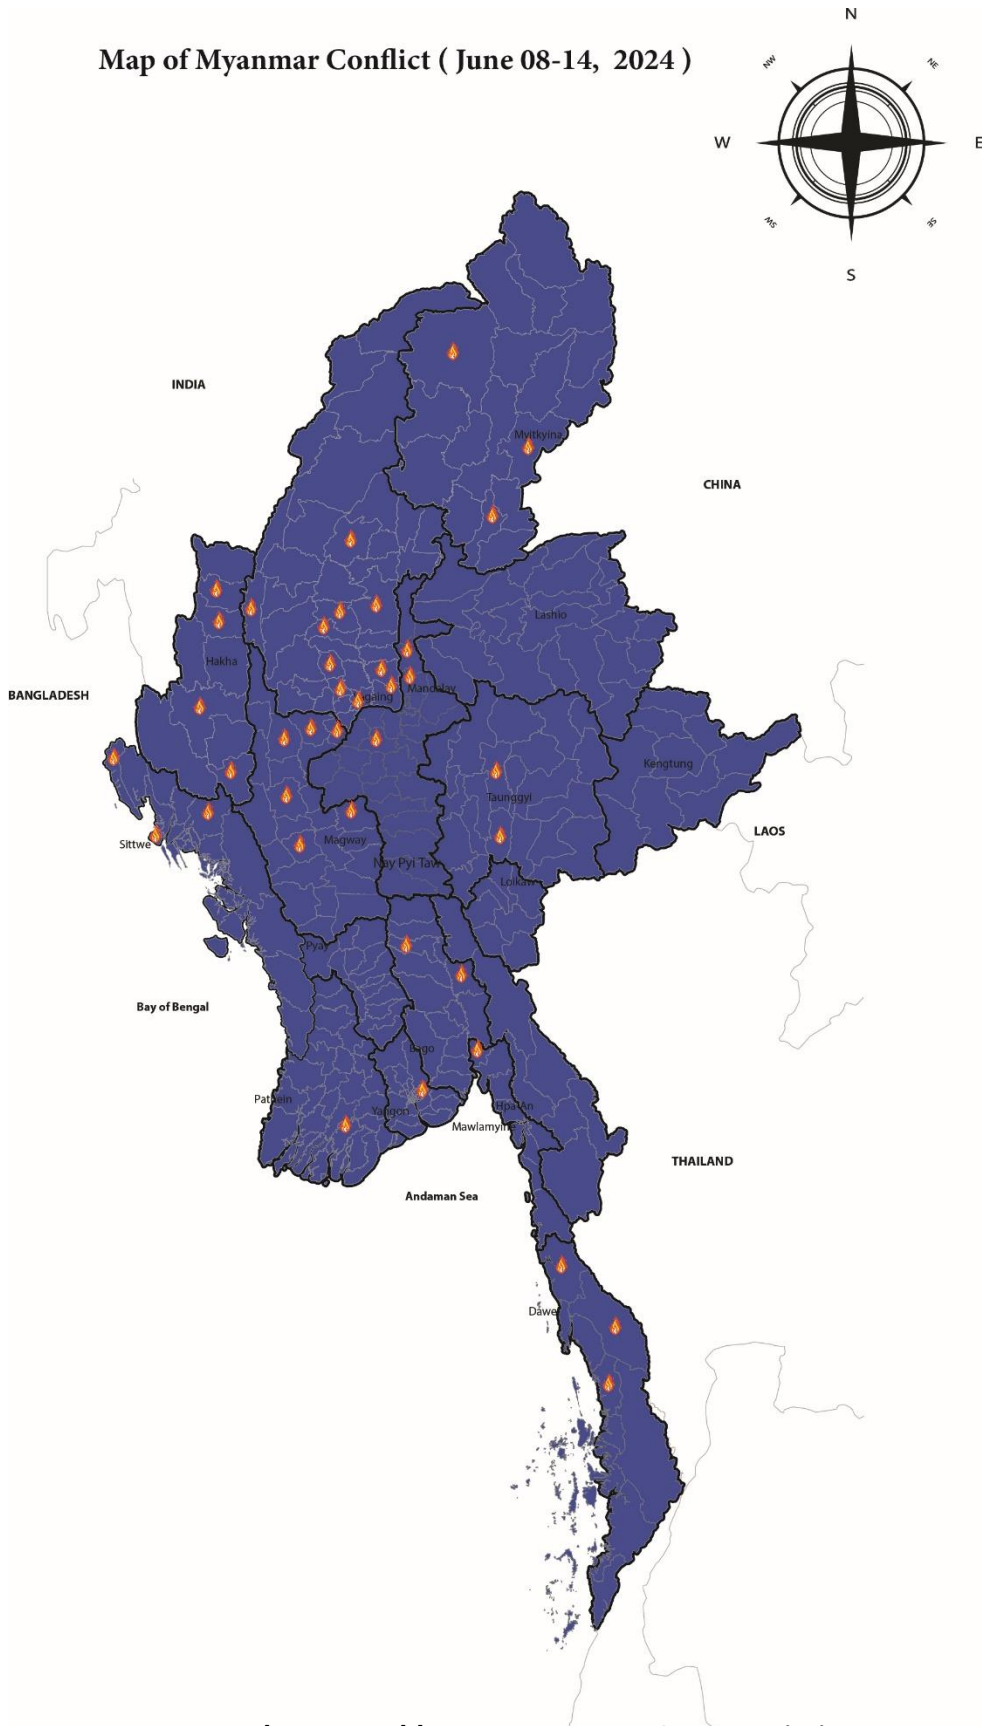

Burmese Democratic Futures Working Group – BDFWG

University of Virginia

Weekly Summary (June 8 - 14, 2024)

Conflicts and Casualties:

- 63 soldiers from the Military Council and one Pyu Saw Htee soldier were killed in attacks carried out by NUG-affiliated PDFs across various regions of Myanmar, while 13 members of the People's Defense Force also lost their lives.

- Near the village of Kungjayan in Bamaw Township, a fierce battle occurred resulting in the destruction of a Military Council tank by the KIA and joint forces.

- The revolutionary forces successfully captured Mutupi town, a military base under the Northwestern Regional Military Command of the Military Council, in the morning of June 9th as part of the Chin Brotherhood Operation named "Operation CB."
- On June 12th, the Arakan Army (AA) seized control of a Burmese-Bangladesh border guard station in Maungdaw Township, Rakhine State.

Civilian Casualties/Deaths/Losses:

- A total of 48 civilians lost their lives in various regions of Myanmar as a result of air and mortar attacks carried out by the Military Council. This included 3 monks, 3 children, and 7 women.
- Additionally, 147 houses were set on fire by the Military Council in different parts of Myanmar.
- Furthermore, 226 civilians, including 3 monks, were arrested by the Military Council.

Map of Myanmar Conflict (June 08-14, 2024)

Sources: Myanmar Now, The Irrawaddy, PVTV, DVB, BBC, RFA, Mizzima, Ayeyarwaddy Times, Myanmar Pressphoto Agency, D Day News